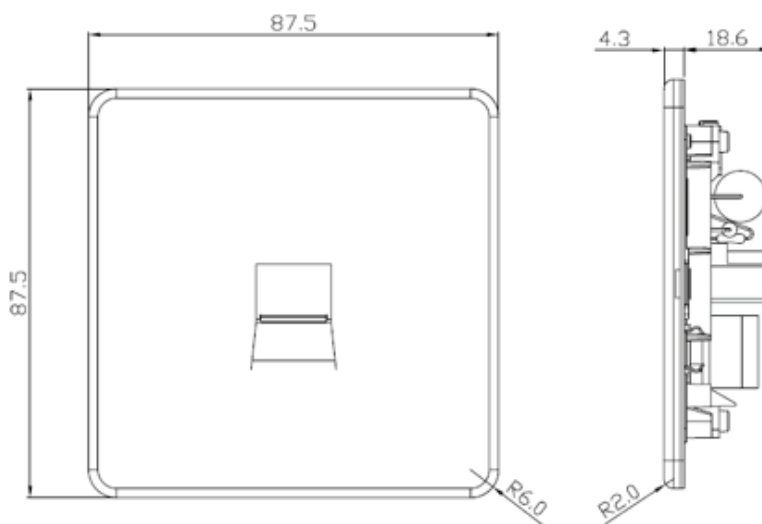

TELEPHONE OUTLETS

Master sockets contain a surge arrester and an R/C circuit filter. These are used by your service provider to get a fixed value resistance when they run line checks. Secondary or extension telephone sockets are used to run additional points of the original master socket. Standard BT type socket with screw type terminals.

Finish suffix:

Brushed chrome (BC), Polished chrome (PC), Black nickel (BN), Matt black (MB), Polished brass (PB)

Colour Insert suffix:

N/A

Model No:	SF7300xx	SF7400xx
Description:	Master socket	Extension socket
Dimensions (mm):	87.5 (w) x 87.5 (h) x 4.3(p)	
Net. Weight (kg):	0.13	
Min. mounting depth:	25mm	
IP Rating:	IP20	
Terminal:	Screw type	
Connections:	BT type socket	
Standard:	BS 5733	
Warranty:	15 years, 3 years on electronic components	
Construction:	Premium grade steel	
Origin of manufacture:	China	
Quality Assurance System:	ISO9001	
Declaration of Conformity (held on file):	Yes