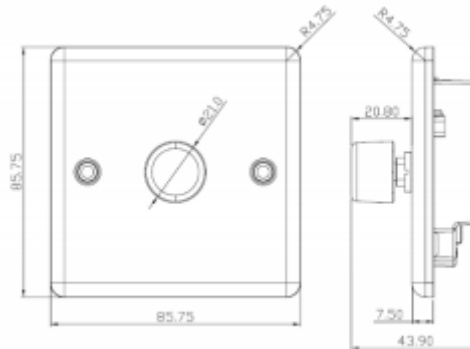

Decorative 2-Way Brushed Chrome Dimmers

MLA part code	CL2181BC	CL2182BC	CL2183BC	CL2184BC
Description	1G 2 way Dimmer	2G 2 way Dimmer	3G 2 way Dimmer	4G 2 way Dimmer
Finish	Brushed Chrome			
Dimensions (mm)	Width - 86 Height - 86 Projection - 7.5		Width - 146.5 Height - 86 Projection - 7.5	
Net Weight (kg)	0.116	0.173	0.266	0.322
Minimum mounting depth	25mm			
Input voltage	Mains 230V 50Hz			
Maximum wattage	GLS / Mains / LV Halogen: 10W - 200W LED: 5W - 150W			
IP Rating	IP20			
Terminal capacity	2 x 1.5mm ²			
Warranty	3 years			
Construction	Premium grade steel			
Origin of manufacture	China			
Manufactured in accordance with	BS EN 60669-2			
Declaration of Conformity (held on file)	Yes			
EAN	5055832981138	5055832981145	5055832981152	5055832981169