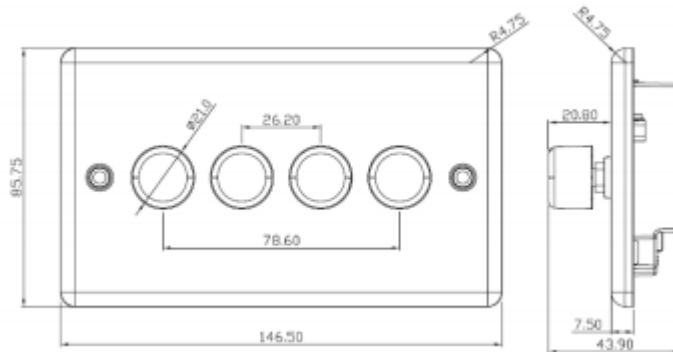

Decorative 2-Way Brushed Chrome Dimmers

MLA part code	CL2181BC	CL2182BC	CL2183BC	CL2184BC
Description	1G 2 way Dimmer	2G 2 way Dimmer	3G 2 way Dimmer	4G 2 way Dimmer
Finish	Brushed Chrome			
Dimensions (mm)	Width - 86 Height - 86 Projection - 7.5		Width - 146.5 Height - 86 Projection - 7.5	
Net Weight (kg)	0.116	0.173	0.266	0.322
Minimum mounting depth	25mm			
Input voltage	Mains 230V 50Hz			
Maximum wattage	GLS / Mains / LV Halogen: 10W - 200W LED: 5W - 150W			
IP Rating	IP20			
Terminal capacity	2 x 1.5mm ²			
Warranty	3 years			
Construction	Premium grade steel			
Origin of manufacture	China			
Manufactured in accordance with	BS EN 60669-2			
Declaration of Conformity (held on file)	Yes			
EAN	5055832981138	5055832981145	5055832981152	5055832981169