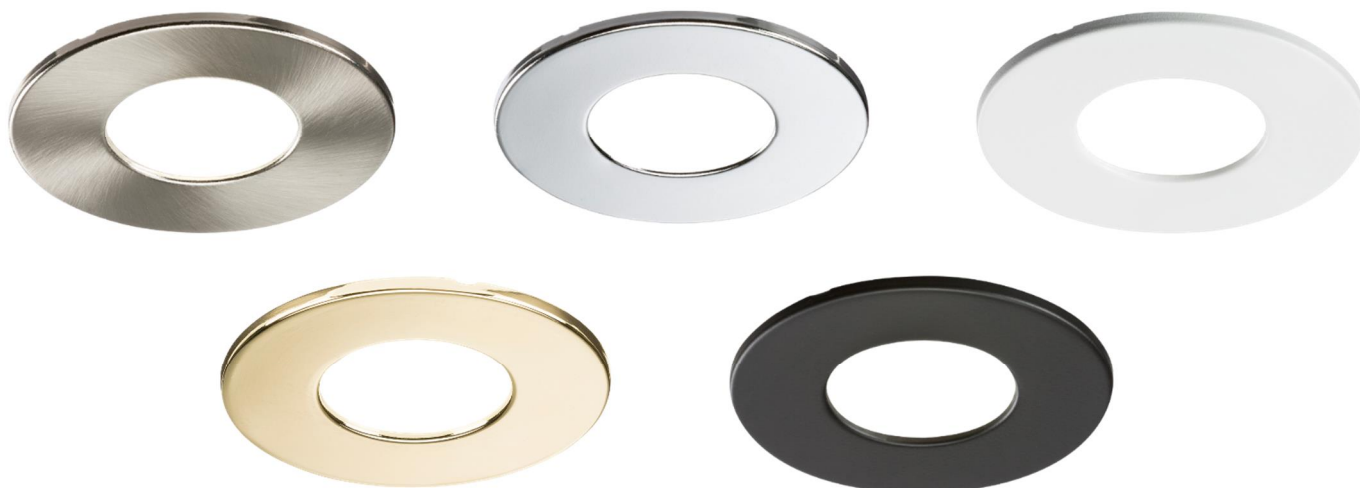

Flat Bezel for RW6 IP65 Downlights

MLA part code	RW6FBC	RW6FBR	RW6FC	RW6FMB	RW6FMW
Description	RW6 Flat Bezels				
Finish	Brushed Chrome	Brass	Chrome	Matt Black	Matt White
Nett weight (kg)	0.22				
Dimensions (mm)	Diameter – 85 Projection – 2.6				
Construction	Pressed Steel				
Warranty	5 Years				
Origin of Manufacture	China				
Manufactured in accordance with	BS EN 60598				
EAN	5055832984399	5055832988182	5055832984405	5055832984429	5055832984412