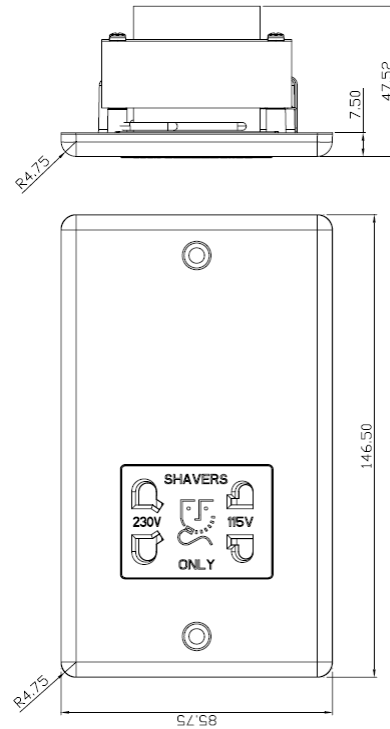

### Dual voltage shaver socket

Dual voltage shaver sockets come complete with transformer and isolated mains supply which is safe and suitable for bathroom use.

MLA part code	CL89BC	CL89BCG	CL89BCW
Description	115-230V Dual Voltage Shaver Socket		
Finish	Rounded Edge Brushed Chrome		
Insert	Black	Grey	White
Dimensions (mm)	Height - 146.5 Width - 85.75 Projection - 7.5		
Net weight (kg)	0.644		
Minimum mounting depth	47mm		
Input voltage	Mains 230V 50Hz		
Maximum load	20VA		
IP rating	IP41		
Terminal capacity	2 x 2.5mm <sup>2</sup> or 1 x 4.0mm <sup>2</sup>		
Warranty	15 Years		
Construction	Premium grade steel		
Origin of manufacture	China		
Manufactured in accordance with	BS EN 61558-2-5, BS EN 61558-1		
Declaration of Conformity (held on file)	Yes		
EAN	5055832910978	5055832969150	5055832911005